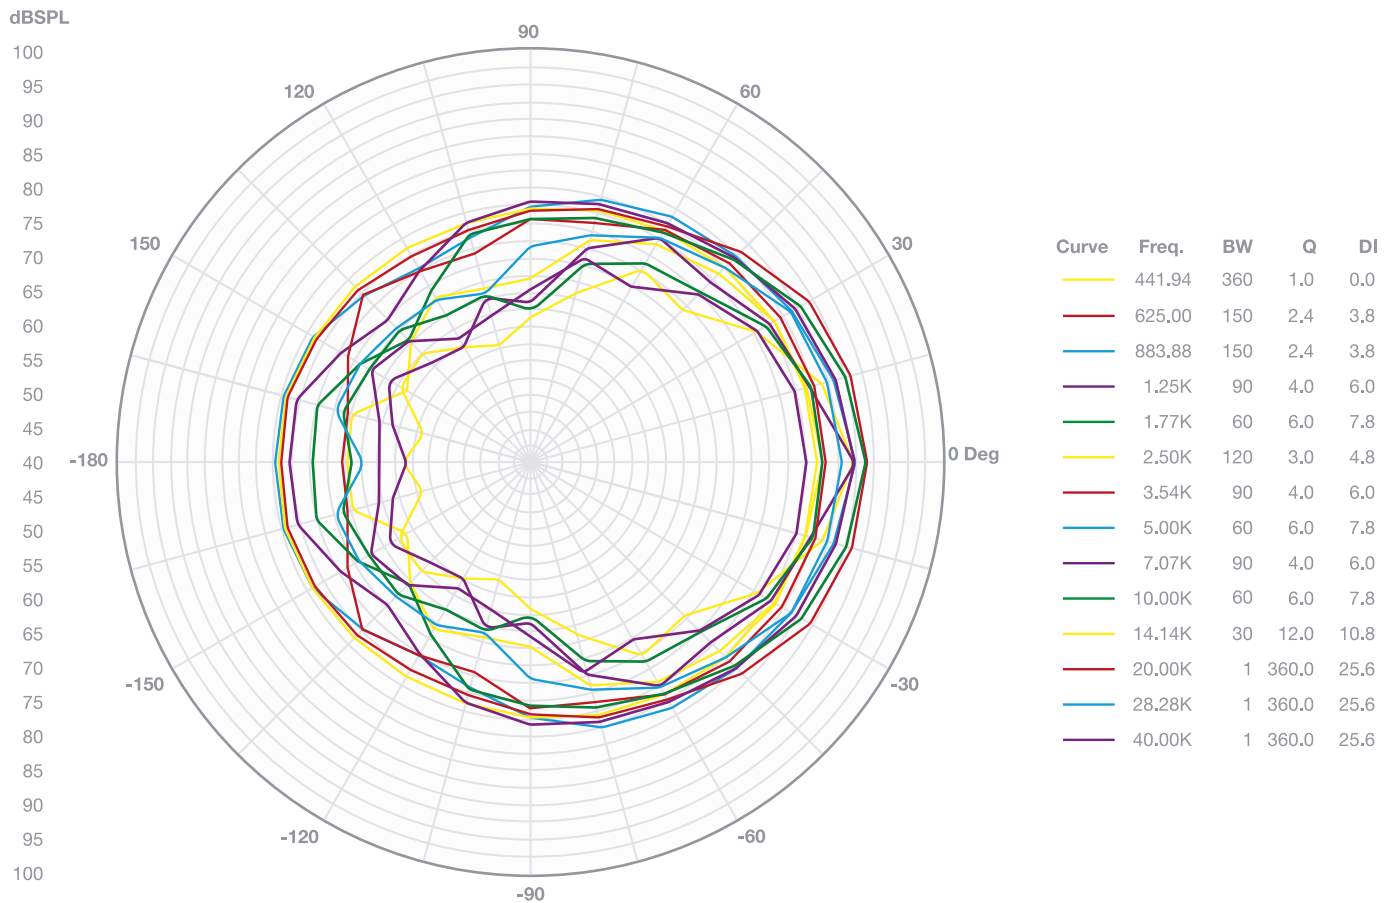

●  Impedance vs Frequency

●  SPL vs Frequency

+ Info
<https://fonestar.com/SONORA-5B16>

SPL vs Angle

+ Info

<https://fonestar.com/SONORA-5B16>